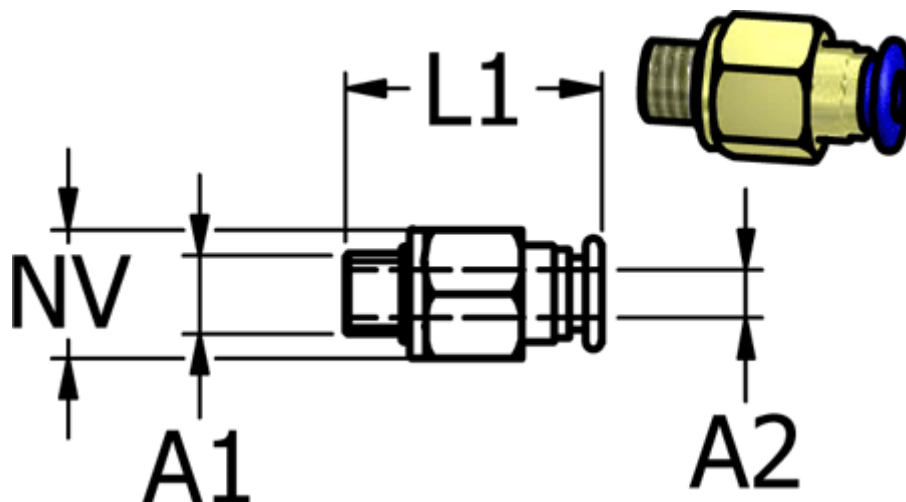

Article number: 586PCG186

Description: Mini Push-in PCG186, straight, G 1/8" hose Ø6

## Measures

Ext. hose diameter A2	= 6 mm
L1	= 17.2
NV	= 13
Thread A1	= G 1/8"